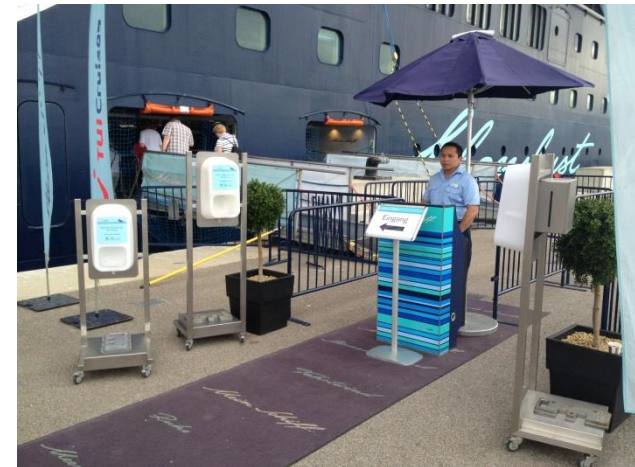

Steripower®